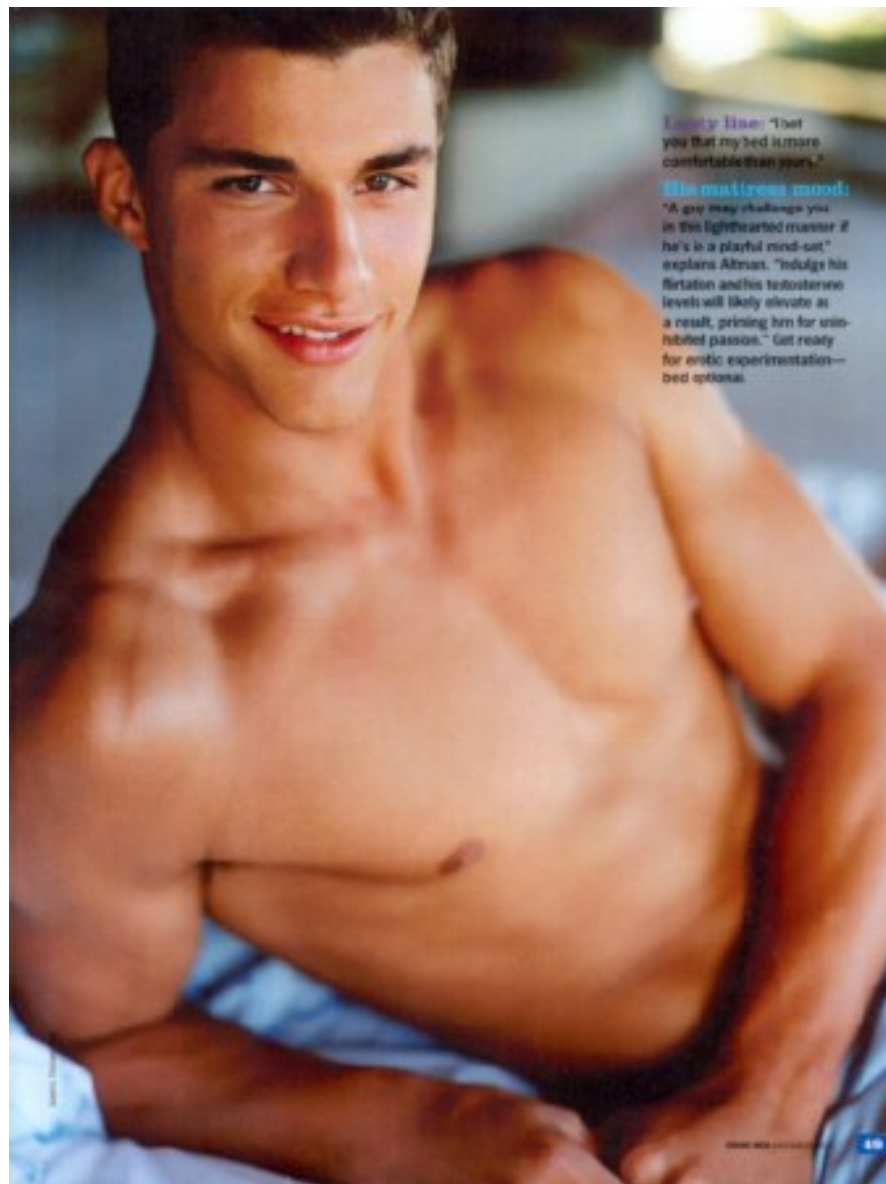

LEANDRO MAEDER

Height 6'2"/188cm Waist 33"/84cm Suit 42"/107cm/52 Suit Length R Shoe 11.5 US/46 EU/11 UK Hair Brown Eyes Hazel

LEANDRO MAEDER

Height 6'2"/188cm Waist 33"/84cm Suit 42"/107cm/52 Suit Length R Shoe 11.5 US/46 EU/11 UK Hair Brown Eyes Hazel

LEANDRO MAEDER

Height 6'2"/188cm Waist 33"/84cm Suit 42"/107cm/52 Suit Length R Shoe 11.5 US/46 EU/11 UK Hair Brown Eyes Hazel

Lazy line: "Told you that my bed is more comfortable than yours."
His mattress mood: "A guy may challenge you in the lighthearted manner if he's in a playful mood-set" explains Altran. "Indulge his flirtation and his testosterone levels will likely elevate as a result, priming him for uninhibited passion." Get ready for erotic experimentation—bed optional.