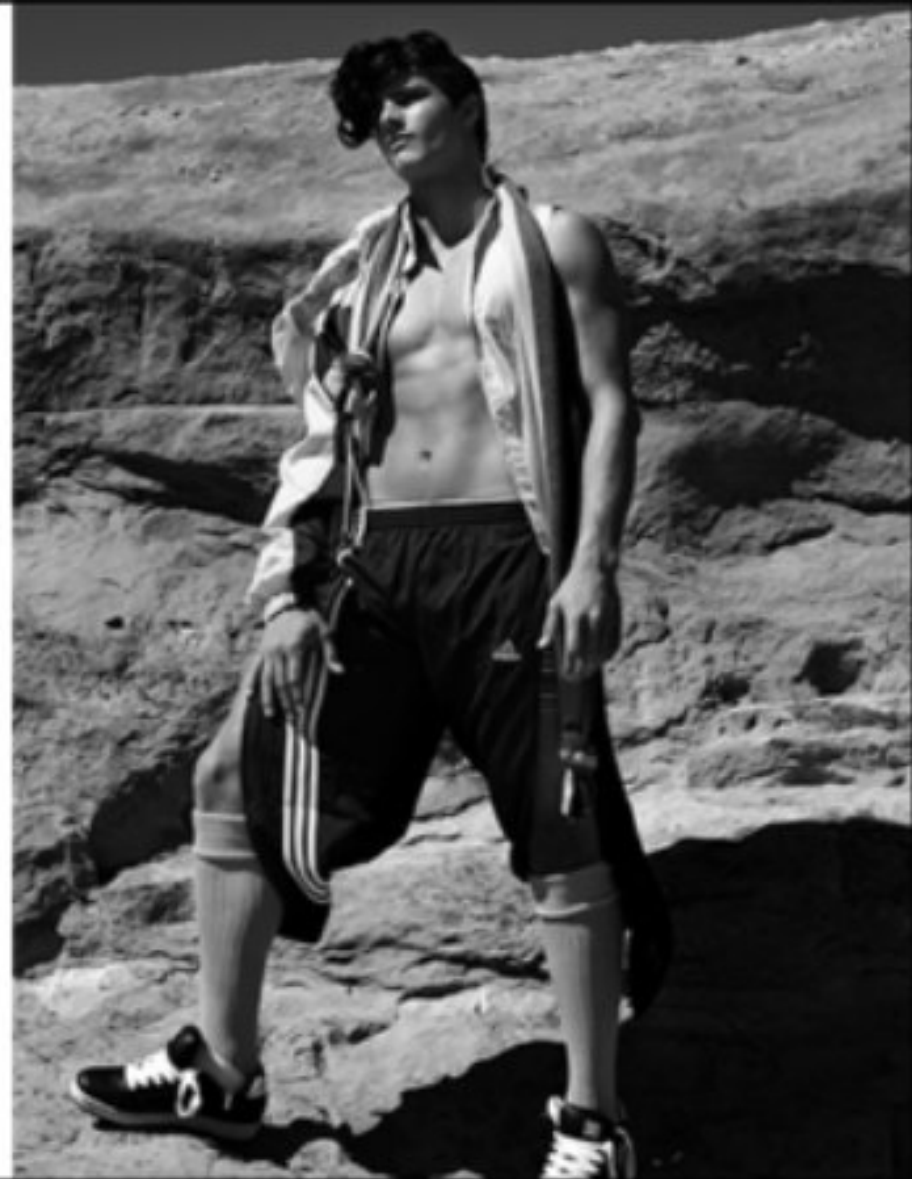

LEANDRO MAEDER

Height 6'2"/188cm Waist 33"/84cm Suit 42"/107cm/52 Suit Length R Shoe 11.5 US/46 EU/11 UK Hair Brown Eyes Hazel