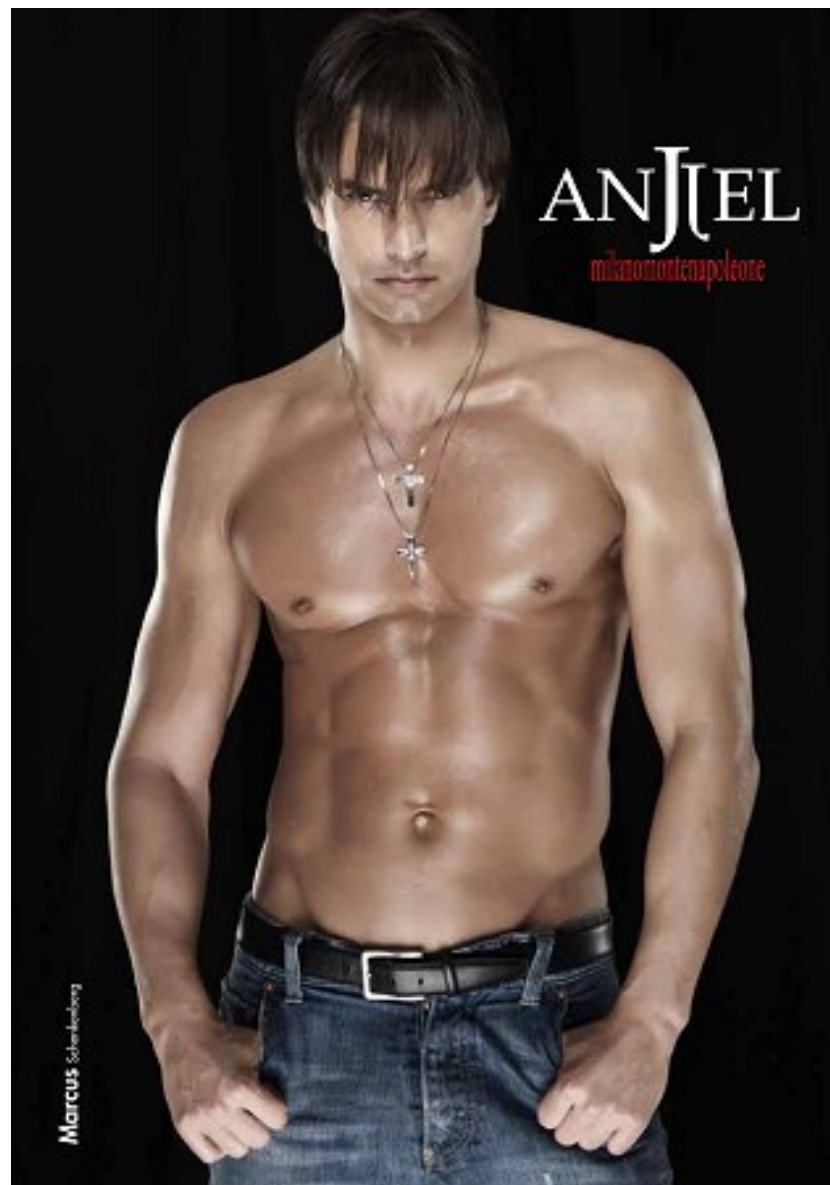

MARCUS SCHENKENBERG

Suit Length L Shoe II US/45 EU/10.5 UK