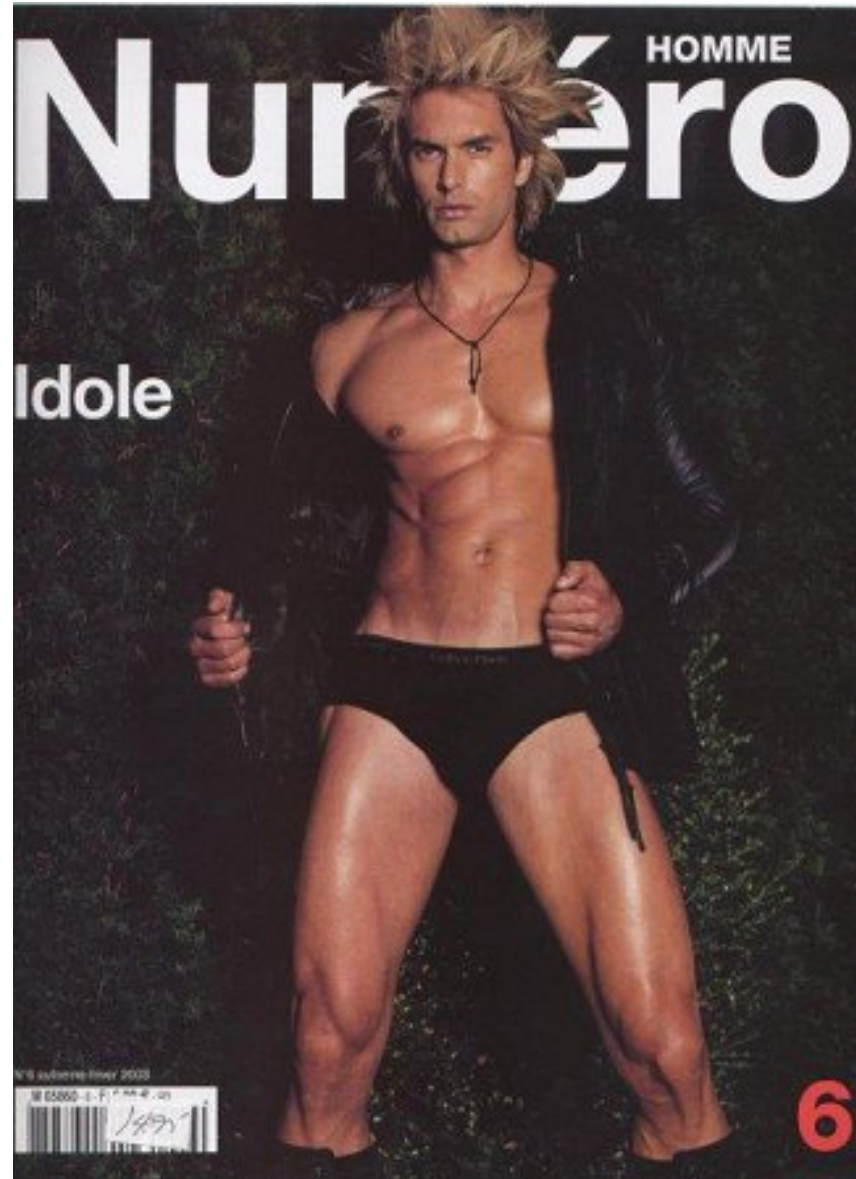

MARCUS SCHENKENBERG

Suit Length L Shoe II US/45 EU/10.5 UK

MARCUS SCHENKENBERG

Suit Length L Shoe 11 US/45 EU/10.5 UK

MARCUS SCHENKENBERG

Suit Length L Shoe II US/45 EU/10.5 UK

PHOTOGRAPHY
JOSH OLIVE
ALAN WILLIAM BART
STYLING
JAY MANSOURI
HAIR
EMILY HARRIS
MAKEUP
KATE AND PAULINE
KARL LAGERFELD
MARCUS SCHENKENBERG
ALAN WILLIAM BART
JAY MANSOURI
KYLE AND JONATHAN LEBLANC
ALAN WILLIAM BART
JAY MANSOURI
KYLE AND JONATHAN LEBLANC
KYLE AND JONATHAN LEBLANC

FASHION'S MOST
ICONIC GUYS
LEND A TOUGH
NEW LOOK TO
THE SEASON'S MOST
IN-DEMAND DENIM
Photography Josh Olive
Styling Jay Mansour

MARCUS SCHENKENBERG

Suit Length L Shoe II US/45 EU/10.5 UK

MARCUS SCHENKENBERG