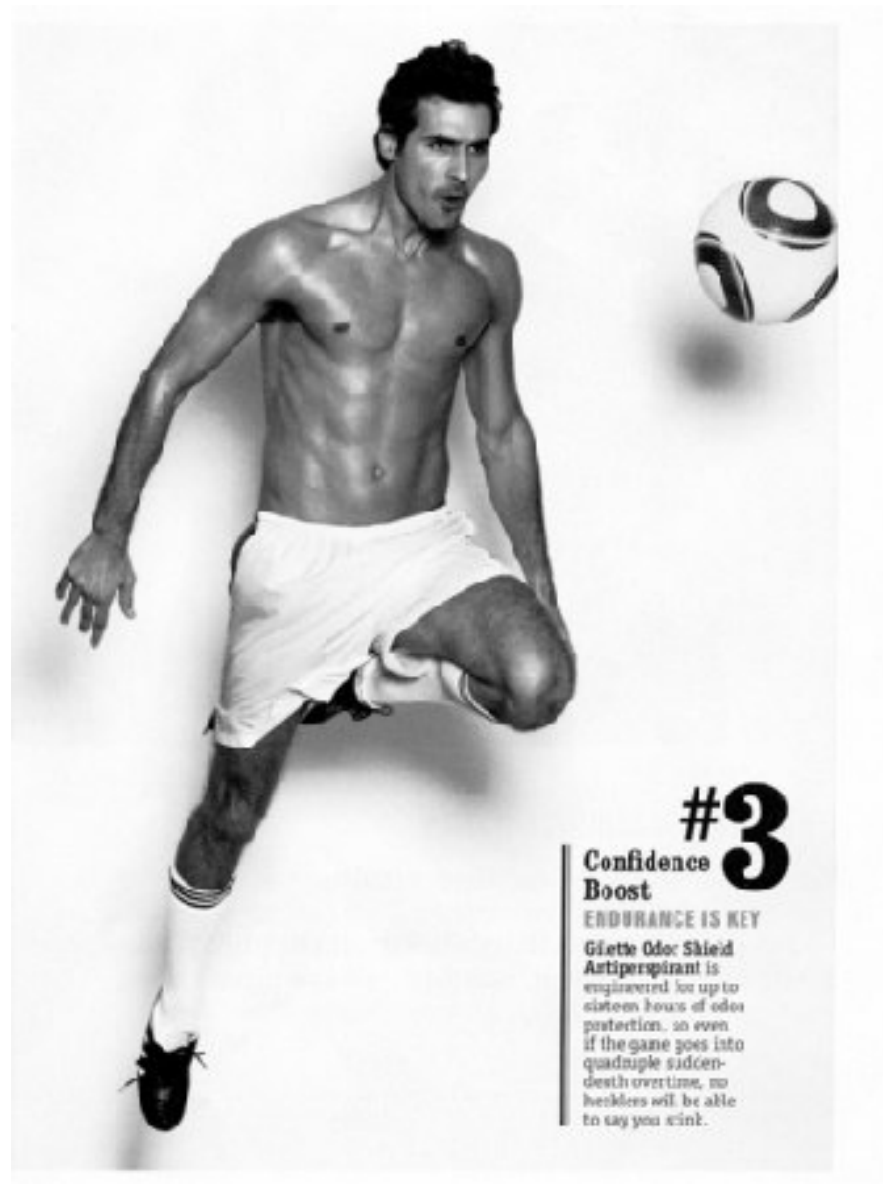

ANDERSON RIBEIRO

Height 6'2.5"/189cm Chest 40"/101cm Waist 32"/81cm Suit 42"/107cm/52 Suit Length L Shoe 11.5 US/46 EU/11 UK Hair Brown Eyes Brown

ANDERSON RIBEIRO

Height 6'2.5"/189cm Chest 40"/101cm Waist 32"/81cm Suit 42"/107cm/52 Suit Length L Shoe 11.5 US/46 EU/11 UK Hair Brown Eyes Brown

ANDERSON RIBEIRO

Height 6'2.5"/189cm Chest 40"/101cm Waist 32"/81cm Suit 42"/107cm/52 Suit Length L Shoe 11.5 US/46 EU/11 UK Hair Brown Eyes Brown

**ANDERSON RIBEIRO**

Height 6'2.5"/189cm Chest 40"/101cm Waist 32"/81cm Suit 42"/107cm/52 Suit Length L Shoe 11.5 US/46 EU/11 UK Hair Brown Eyes Brown