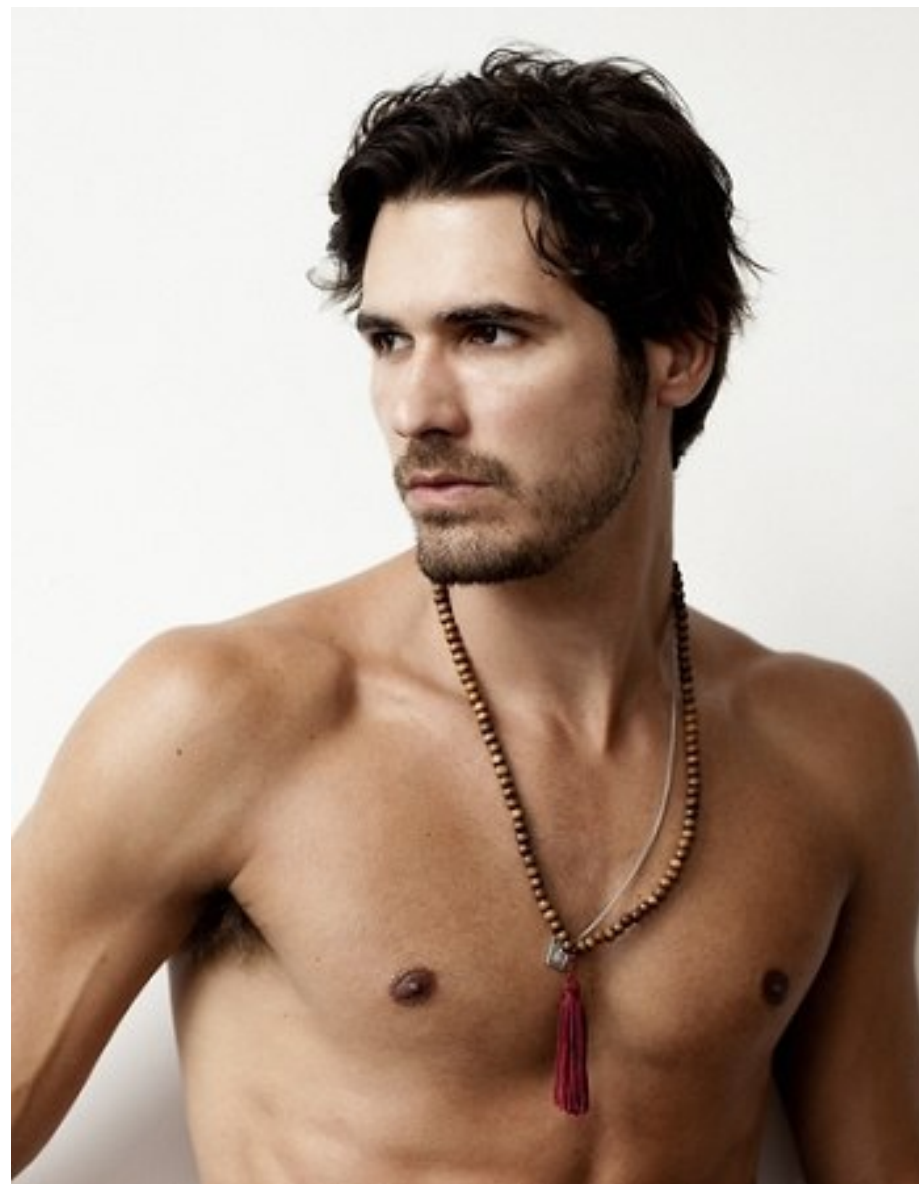

ANDERSON RIBEIRO

Height 6'2.5"/189cm Chest 40"/101cm Waist 32"/81cm Suit 42"/107cm/52 Suit Length L Shoe 11.5 US/46 EU/11 UK Hair Brown Eyes Brown

ANDERSON RIBEIRO

Height 6'2.5"/189cm Chest 40"/101cm Waist 32"/81cm Suit 42"/107cm/52 Suit Length L Shoe 11.5 US/46 EU/11 UK Hair Brown Eyes Brown

ANDERSON RIBEIRO

Height 6'2.5"/189cm Chest 40"/101cm Waist 32"/81cm Suit 42"/107cm/52 Suit Length L Shoe 11.5 US/46 EU/11 UK Hair Brown Eyes Brown

**ANDERSON RIBEIRO**

Height 6'2.5"/189cm Chest 40"/101cm Waist 32"/81cm Suit 42"/107cm/52 Suit Length L Shoe 11.5 US/46 EU/11 UK Hair Brown Eyes Brown