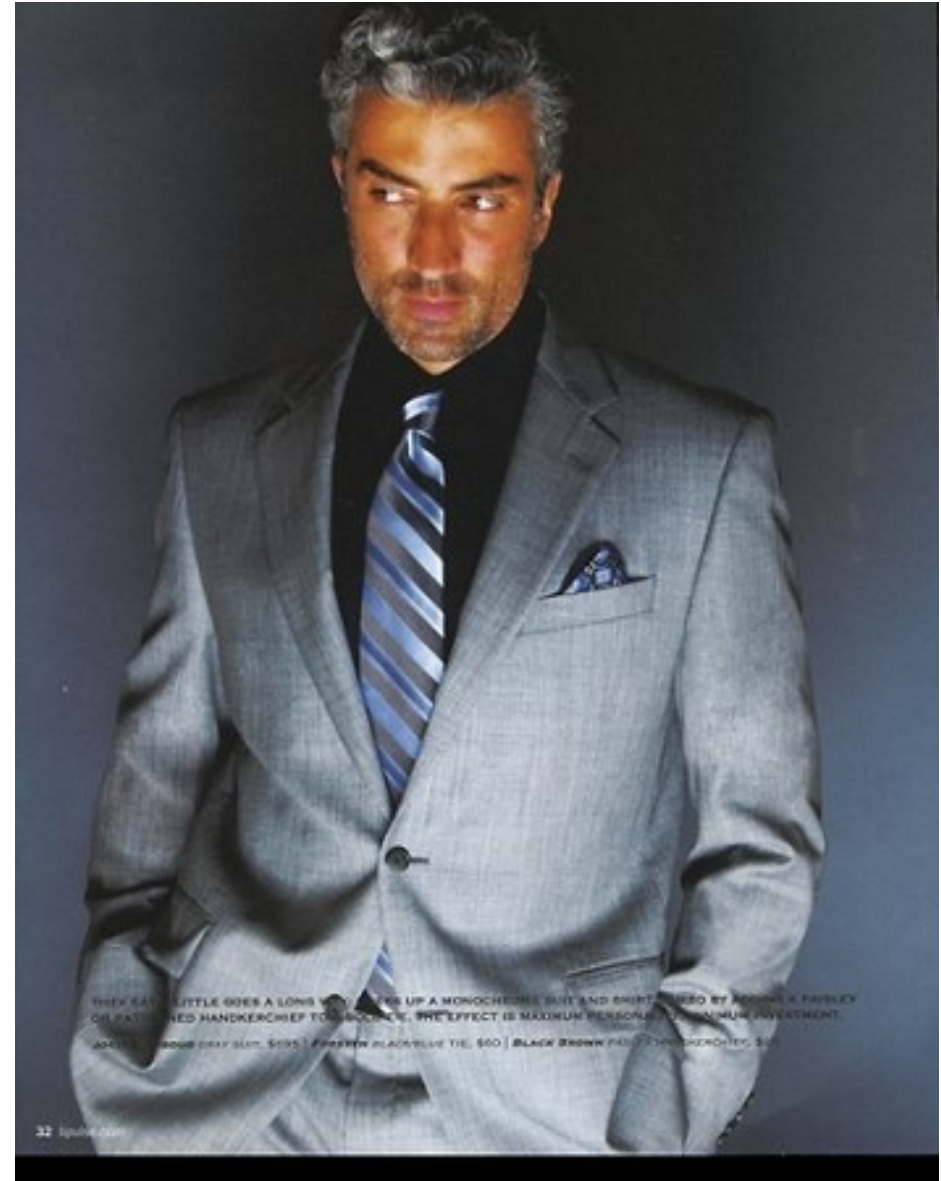

FABRIZIO BRIENZA

Height 6'2"/188cm Waist 33"/84cm Collar 16"/41cm Suit 42"/107cm/52 Suit Length L Shoe 10.5 US/44.5 EU/10 UK Hair Salt and Pepper Eyes Hazel

FABRIZIO BRIENZA

Height 6'2"/188cm Waist 33"/84cm Collar 16"/41cm Suit 42"/107cm/52 Suit Length L Shoe 10.5 US/44.5 EU/10 UK Hair Salt and Pepper Eyes Hazel