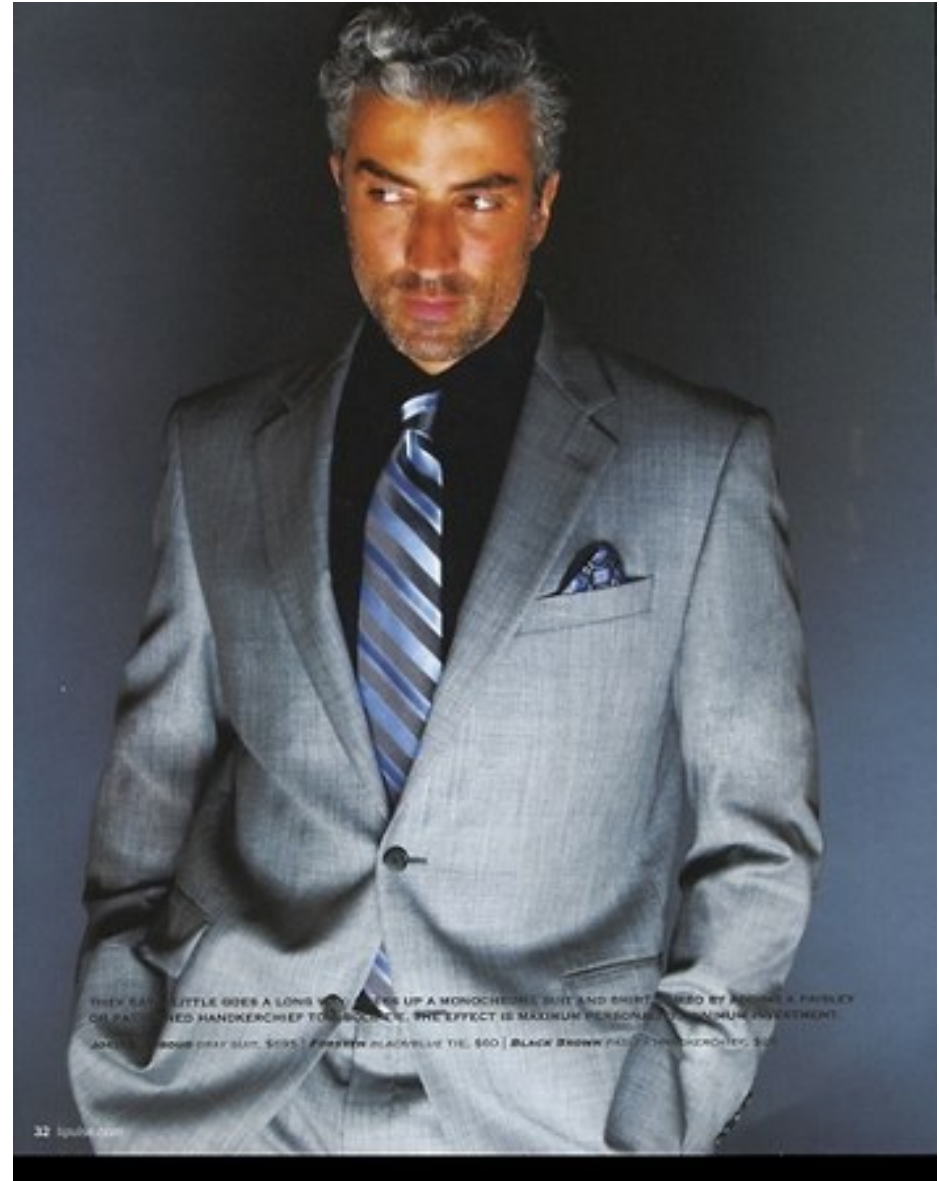

FABRIZIO BRIENZA

Height 6'2"/188cm Waist 33"/84cm Collar 16"/41cm Suit 42"/107cm/52 Suit Length L Shoe 10.5 US/44.5 EU/10 UK Hair Salt and Pepper Eyes Hazel

FABRIZIO BRIENZA

Height 6'2"/188cm Waist 33"/84cm Collar 16"/41cm Suit 42"/107cm/52 Suit Length L Shoe 10.5 US/44.5 EU/10 UK Hair Salt and Pepper Eyes Hazel