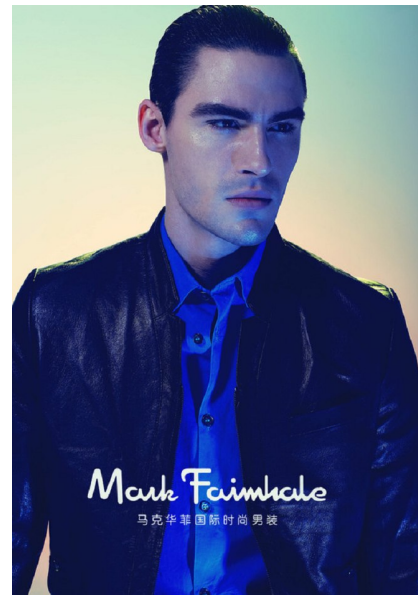

CLAYTON BRANNON

Height 6'2"/188cm Chest 40"/102cm Waist 31"/79cm Shoe 9.5 US/43 EU/9 UK Hair Brown
Eyes Hazel

BASE
MODEL AGENCY

15 on Orange Hotel | Orange Street | Cape Town | 8001 | South Africa | Tel: +27 21 418 2136 |
Email: info@basemodelagency.com