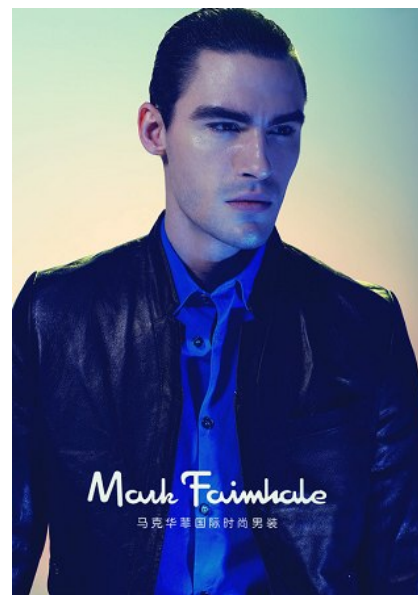

CLAYTON BRANNON

Height 6'2"/188cm Chest 40"/102cm Waist 31"/79cm Shoe 9.5 US/43 EU/9 UK Hair Brown
Eyes Hazel

BASE
MODEL AGENCY

15 on Orange Hotel | Orange Street | Cape Town | 8001 | South Africa | Tel: +27 21 418 2136 |
Email: info@basemodelagency.com