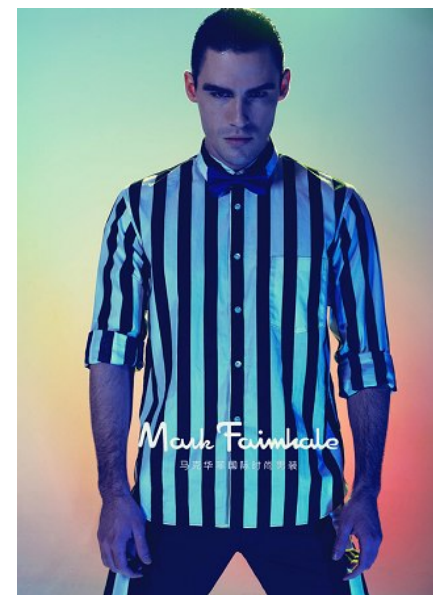

CLAYTON BRANNON

Height 6'2"/188cm Chest 40"/102cm Waist 31"/79cm Shoe 9.5 US/43 EU/9 UK Hair Brown  
Eyes Hazel

**BASE**  
MODEL AGENCY

15 on Orange Hotel | Orange Street | Cape Town | 8001 | South Africa | Tel: +27 21 418 2136 |  
Email: info@basemodelagency.com