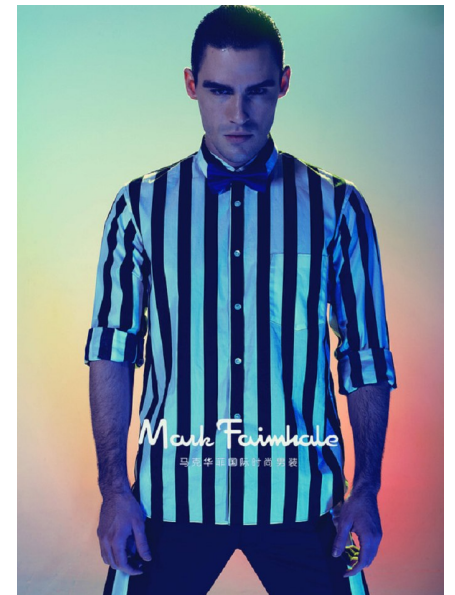

CLAYTON BRANNON

Height 6'2"/188cm Chest 40"/102cm Waist 31"/79cm Shoe 9.5 US/43 EU/9 UK Hair Brown
Eyes Hazel

BASE
MODEL AGENCY

15 on Orange Hotel | Orange Street | Cape Town | 8001 | South Africa | Tel: +27 21 418 2136 |
Email: info@basemodelagency.com