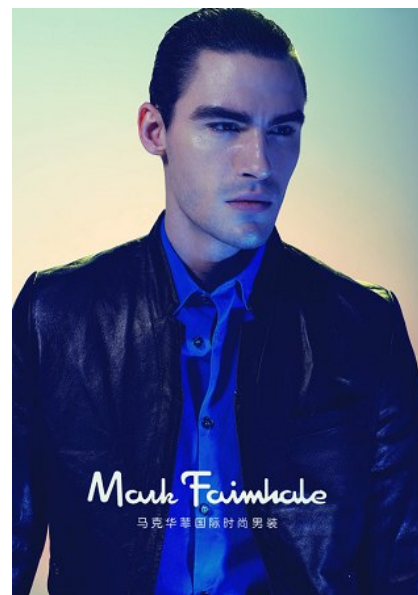

CLAYTON BRANNON

Height 6'2"/188cm Chest 40"/102cm Waist 31"/79cm Shoe 9.5 US/43 EU/9 UK Hair Brown  
Eyes Hazel

**BASE**  
MODEL AGENCY

15 on Orange Hotel | Orange Street | Cape Town | 8001 | South Africa | Tel: +27 21 418 2136 |  
Email: info@basemodelagency.com