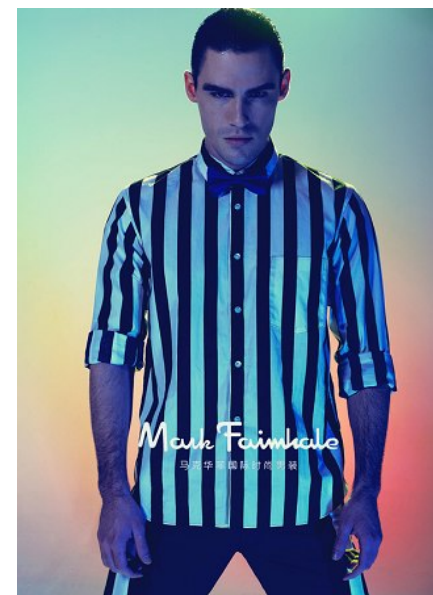

CLAYTON BRANNON

Height 6'2"/188cm Chest 40"/102cm Waist 31"/79cm Shoe 9.5 US/43 EU/9 UK Hair Brown
Eyes Hazel

BASE
MODEL AGENCY

15 on Orange Hotel | Orange Street | Cape Town | 8001 | South Africa | Tel: +27 21 418 2136 |
Email: info@basemodelagency.com