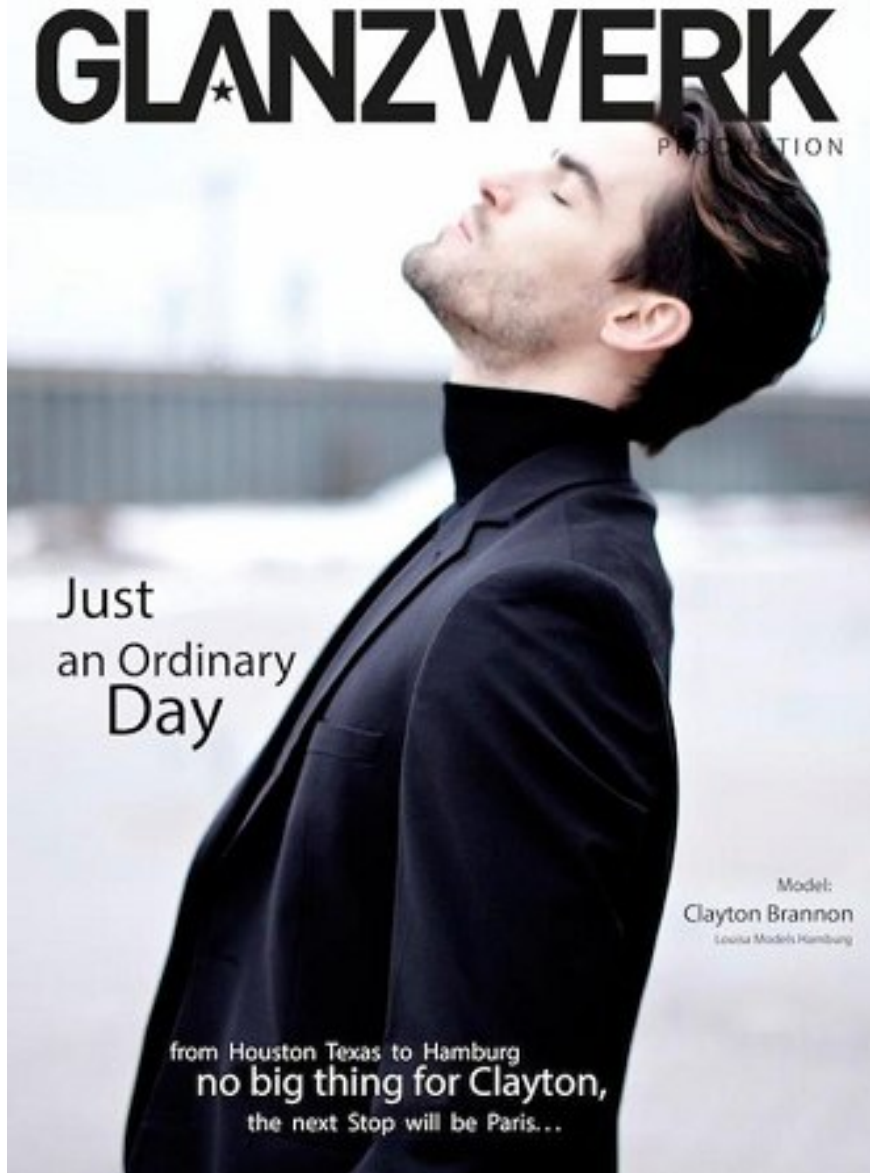

CLAYTON BRANNON

Height 6'2"/188cm Chest 40"/102cm Waist 31"/79cm Shoe 9.5 US/43 EU/9 UK Hair Brown Eyes Hazel

CLAYTON BRANNON

Height 62"/188cm Chest 40"/102cm Waist 31"/79cm Shoe 9.5 US/43 EU/9 UK Hair Brown Eyes Hazel