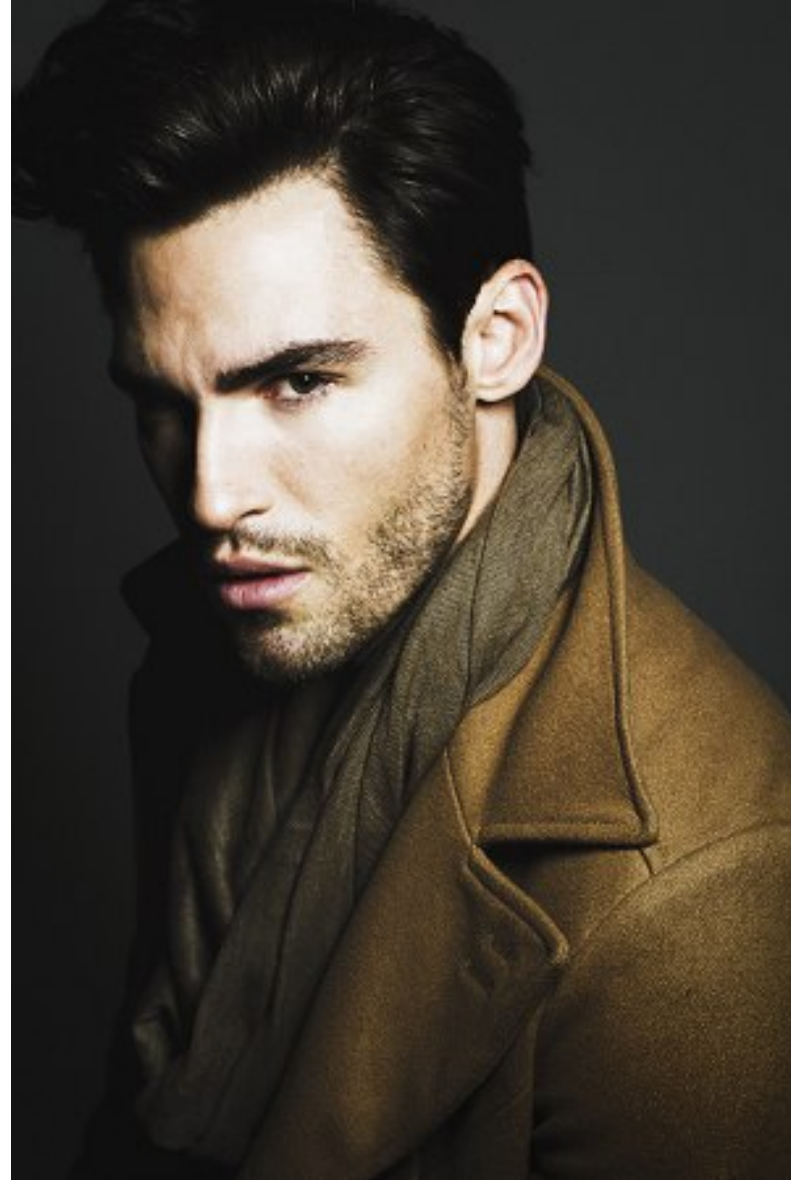

CLAYTON BRANNON

Height 6'2"/188cm Chest 40"/102cm Waist 31"/79cm Shoe 9.5 US/43 EU/9 UK Hair Brown Eyes Hazel