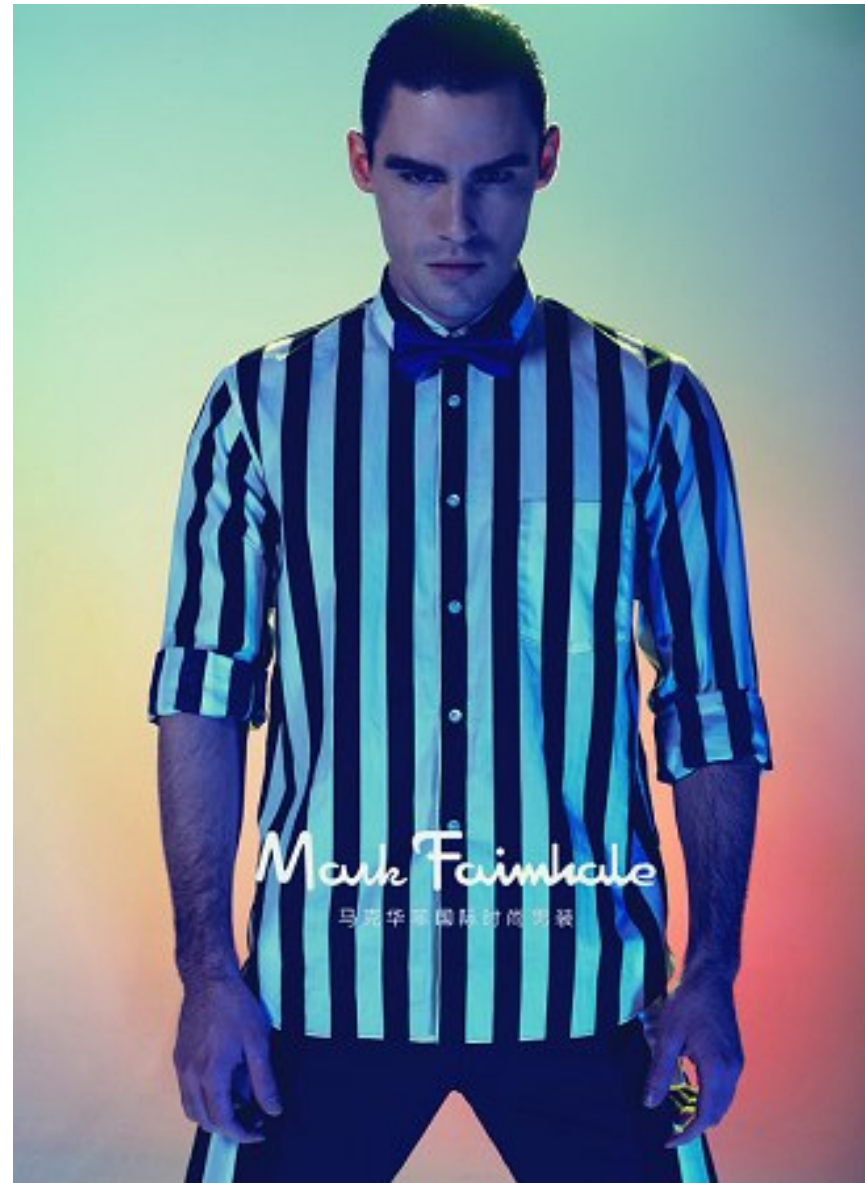

CLAYTON BRANNON

Height 6'2"/188cm Chest 40"/102cm Waist 31"/79cm Shoe 9.5 US/43 EU/9 UK Hair Brown Eyes Hazel

CLAYTON BRANNON

Height 62"/188cm Chest 40"/102cm Waist 31"/79cm Shoe 9.5 US/43 EU/9 UK Hair Brown Eyes Hazel