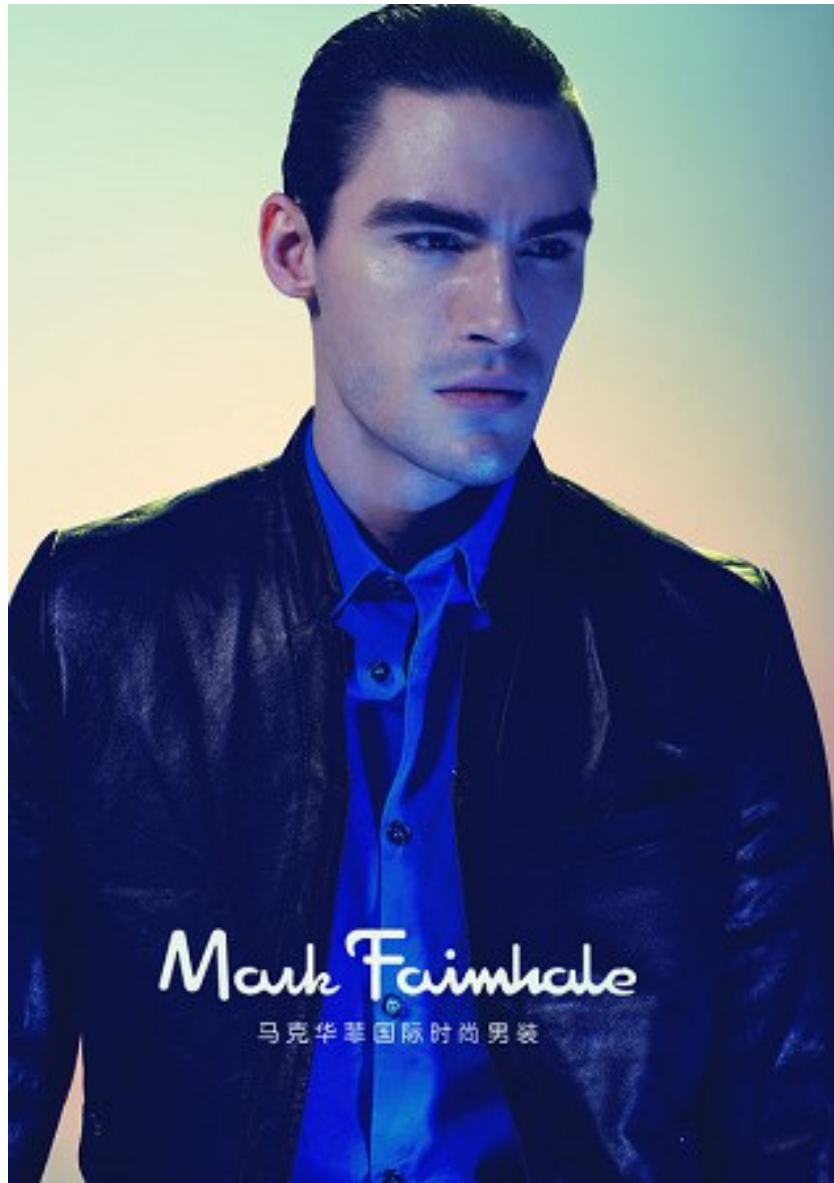

CLAYTON BRANNON

Height 6'2"/188cm Chest 40"/102cm Waist 31"/79cm Shoe 9.5 US/43 EU/9 UK Hair Brown Eyes Hazel

CLAYTON BRANNON

Height 62"/188cm Chest 40"/102cm Waist 31"/79cm Shoe 9.5 US/43 EU/9 UK Hair Brown Eyes Hazel