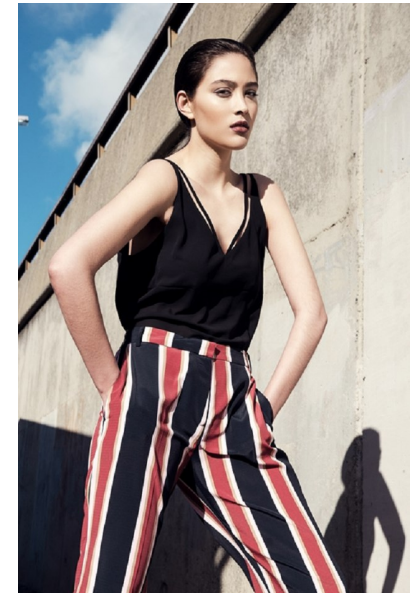

CARITA DUNN

Height 5'7"/170cm Bust 32.5"/82cm B Waist 25"/64cm Hips 36.5"/93cm Dress 4 US/34
EU/6 UK Shoe 8 US/39 EU/6 UK Hair Black Eyes Brown

BASE
MODEL AGENCY

15 on Orange Hotel | Orange Street | Cape Town | 8001 | South Africa | Tel: +27 21 418 2136 |
Email: info@basemodelagency.com