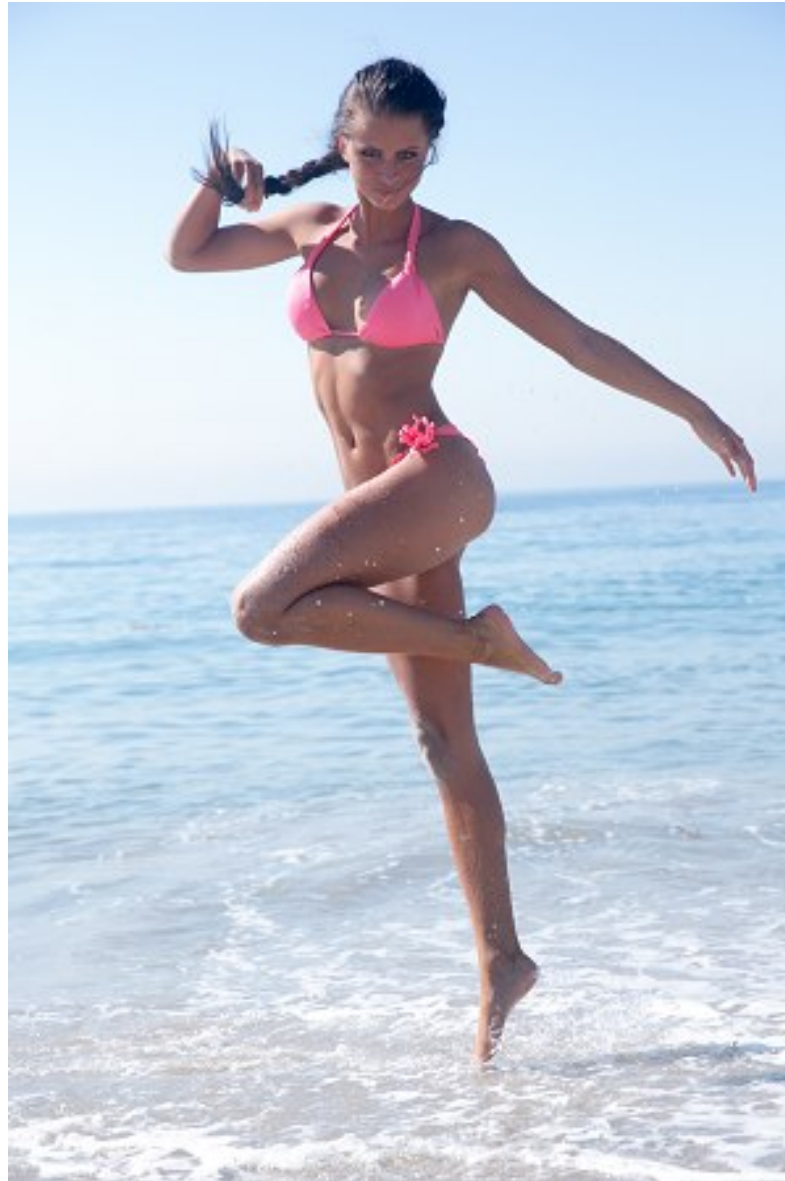

**JOSEFINE FORSBERG**

Height 5'8"/173cm Bust 34.5"/88cm B Waist 25.5"/65cm Hips 36"/92cm Dress 4 US/34 EU/6 UK Shoe 8 US/39 EU/6 UK Hair Black Eyes Blue/Green

**JOSEFINE FORSBERG**

Height 5'8"/173cm Bust 34.5"/88cm B Waist 25.5"/65cm Hips 36"/92cm Dress 4 US/34 EU/6 UK Shoe 8 US/39 EU/6 UK Hair Black Eyes Blue/Green

**JOSEFINE FORSBERG**

Height 5'8"/173cm Bust 34.5"/88cm B Waist 25.5"/65cm Hips 36"/92cm Dress 4 US/34 EU/6 UK Shoe 8 US/39 EU/6 UK Hair Black Eyes Blue/Green