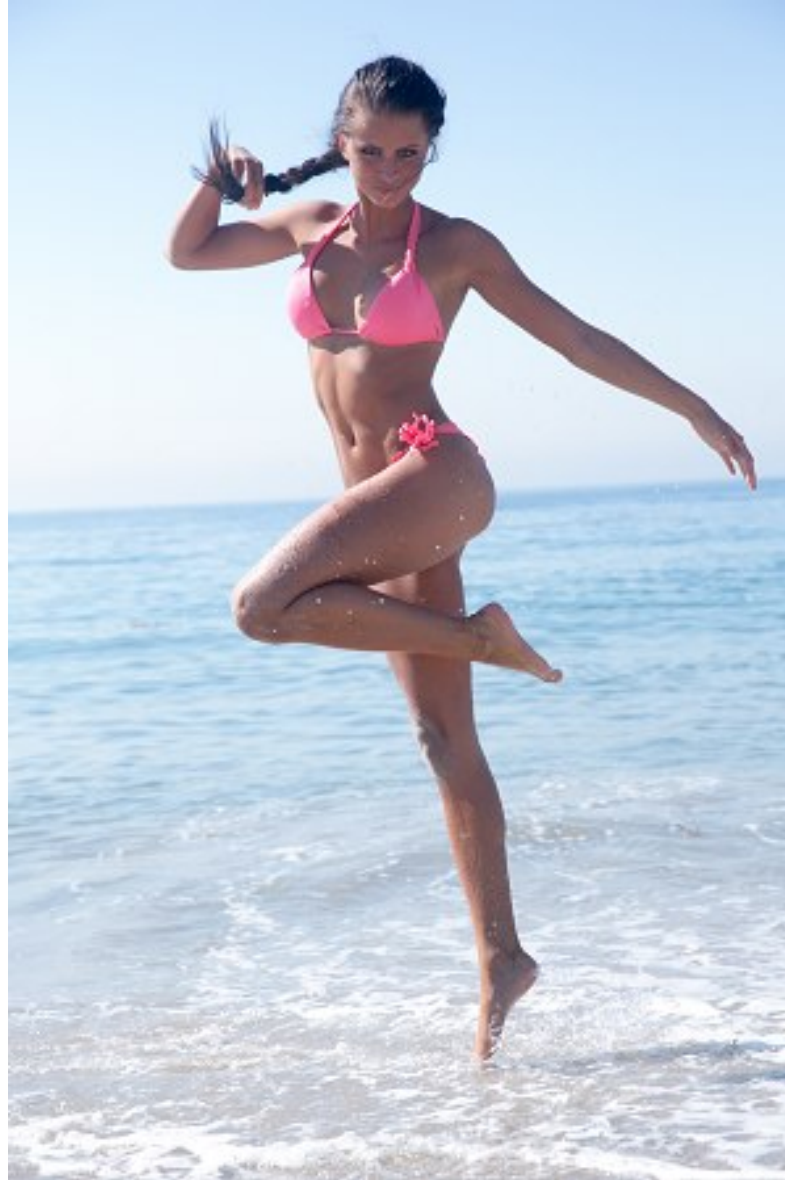

JOSEFINE FORSBERG

Height 5'8"/173cm Bust 34.5"/88cm B Waist 25.5"/65cm Hips 36"/92cm Dress 4 US/34 EU/6 UK Shoe 8 US/39 EU/6 UK Hair Black Eyes Blue/Green

JOSEFINE FORSBERG

Height 5'8"/173cm Bust 34.5"/88cm B Waist 25.5"/65cm Hips 36"/92cm Dress 4 US/34 EU/6 UK Shoe 8 US/39 EU/6 UK Hair Black Eyes Blue/Green