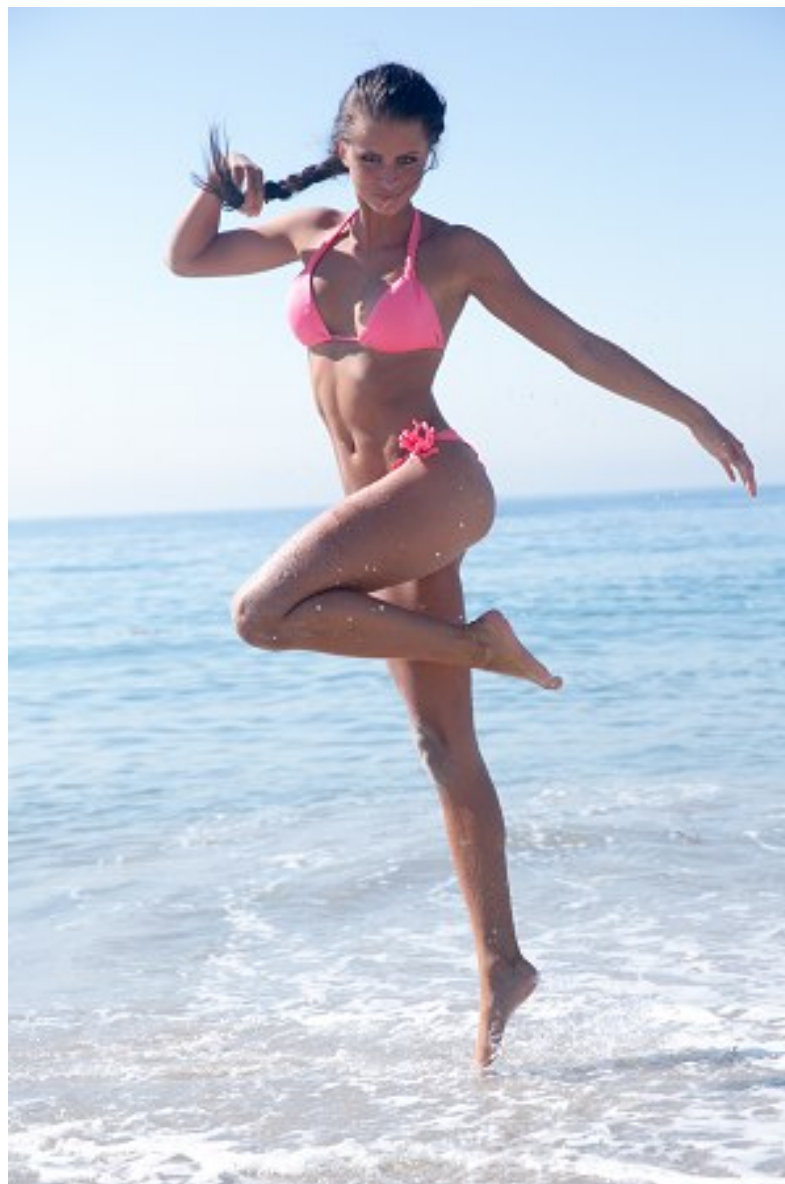

JOSEFINE FORSBERG

Height 5'8"/173cm Bust 34.5"/88cm B Waist 25.5"/65cm Hips 36"/92cm Dress 4 US/34 EU/6 UK Shoe 8 US/39 EU/6 UK Hair Black Eyes Blue/Green

JOSEFINE FORSBERG

Height 5'8"/173cm Bust 34.5"/88cm B Waist 25.5"/65cm Hips 36"/92cm Dress 4 US/34 EU/6 UK Shoe 8 US/39 EU/6 UK Hair Black Eyes Blue/Green