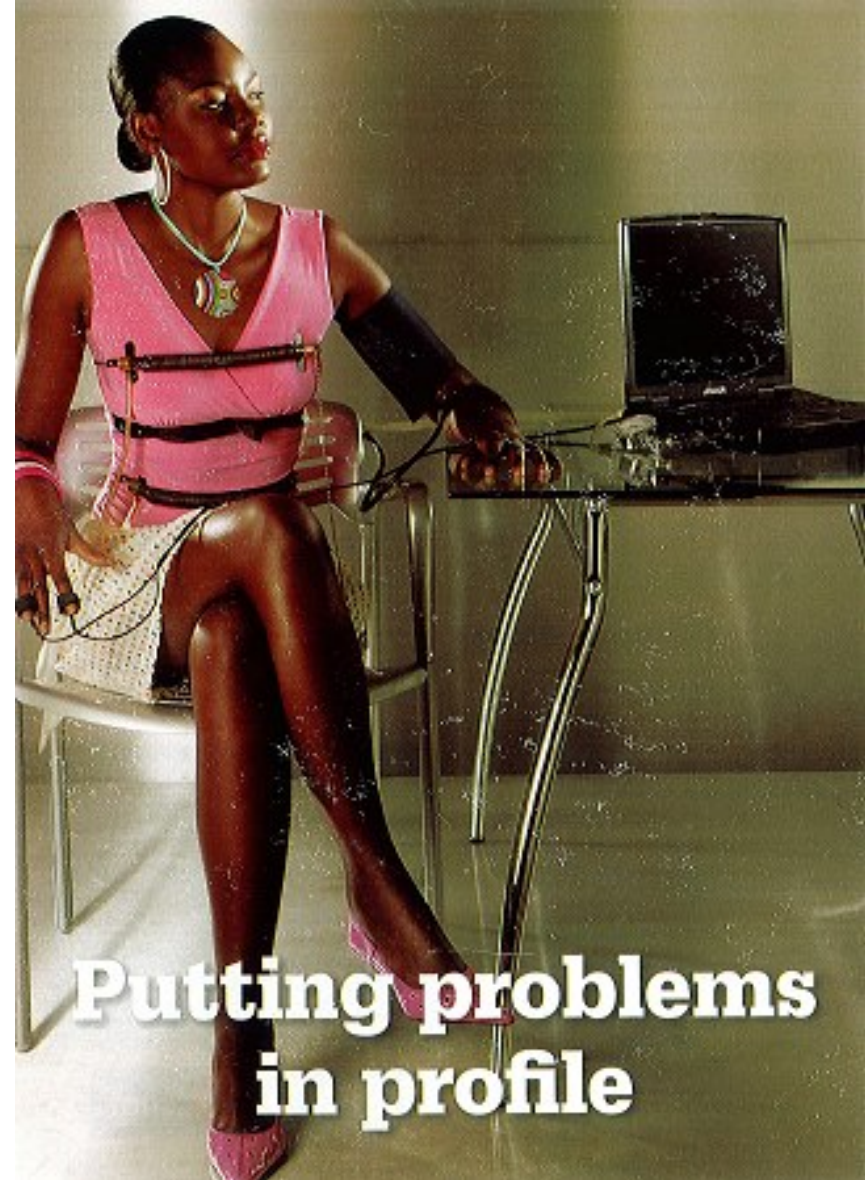

THANDI NJUTI

Height 5'10"/178cm Bust 34.5"/88cm A Waist 28"/71cm Hips 39"/99cm Dress 8 US/38 EU/10 UK Shoe 11.5 US/42.5 EU/8 UK Hair Black Eyes Brown

THANDI NJUTI

Height 5'10"/178cm Bust 34.5"/88cm A Waist 28"/71cm Hips 39"/99cm Dress 8 US/38 EU/10 UK Shoe 11.5 US/42.5 EU/8 UK Hair Black Eyes Brown