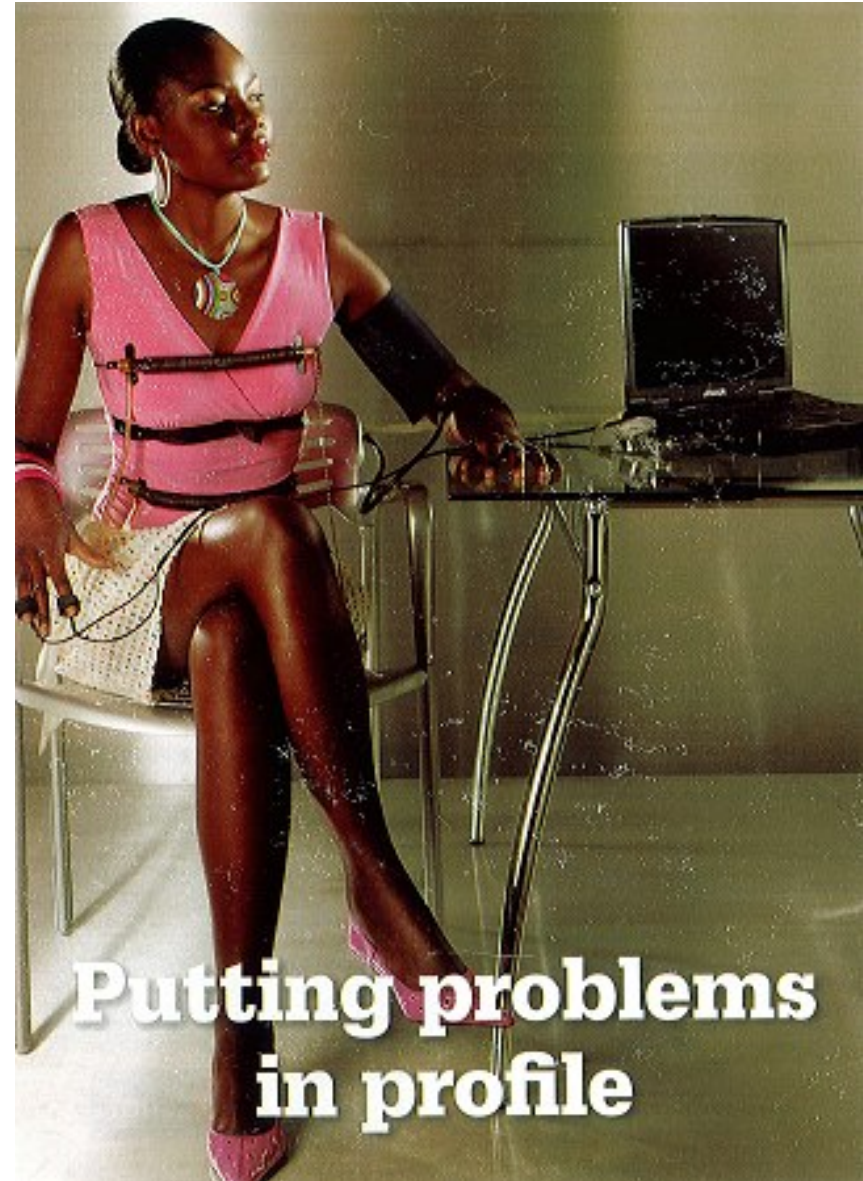

THANDI NJUTI

Height 5'10"/178cm Bust 34.5"/88cm A Waist 28"/71cm Hips 39"/99cm Dress 8 US/38 EU/10 UK Shoe 11.5 US/42.5 EU/8 UK Hair Black Eyes Brown

THANDI NJUTI

Height 5'10"/178cm Bust 34.5"/88cm A Waist 28"/71cm Hips 39"/99cm Dress 8 US/38 EU/10 UK Shoe 11.5 US/42.5 EU/8 UK Hair Black Eyes Brown