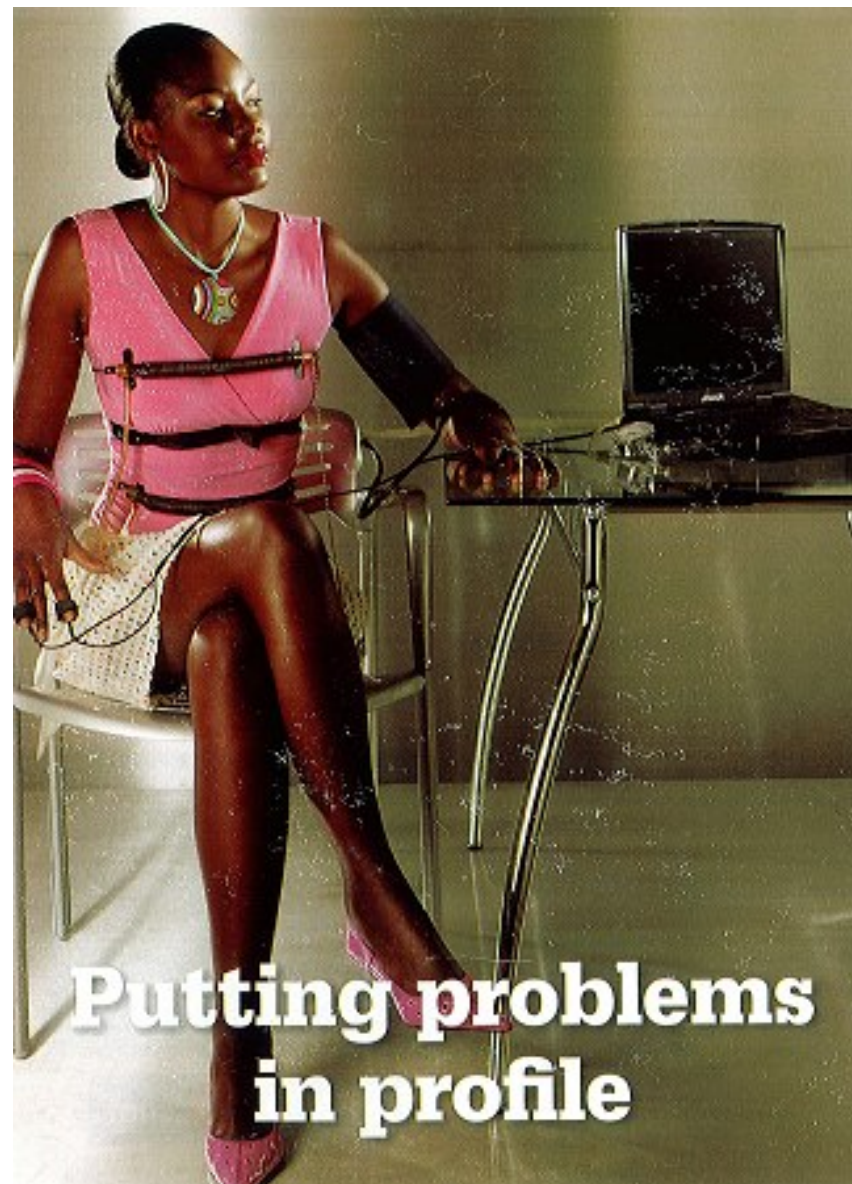

**THANDI NJUTI**

Height 5'10"/178cm Bust 34.5"/88cm A Waist 28"/71cm Hips 39"/99cm Dress 8 US/38 EU/10 UK Shoe 11.5 US/42.5 EU/8 UK Hair Black Eyes Brown

THANDI NJUTI

Height 5'10"/178cm Bust 34.5"/88cm A Waist 28"/71cm Hips 39"/99cm Dress 8 US/38 EU/10 UK Shoe 11.5 US/42.5 EU/8 UK Hair Black Eyes Brown