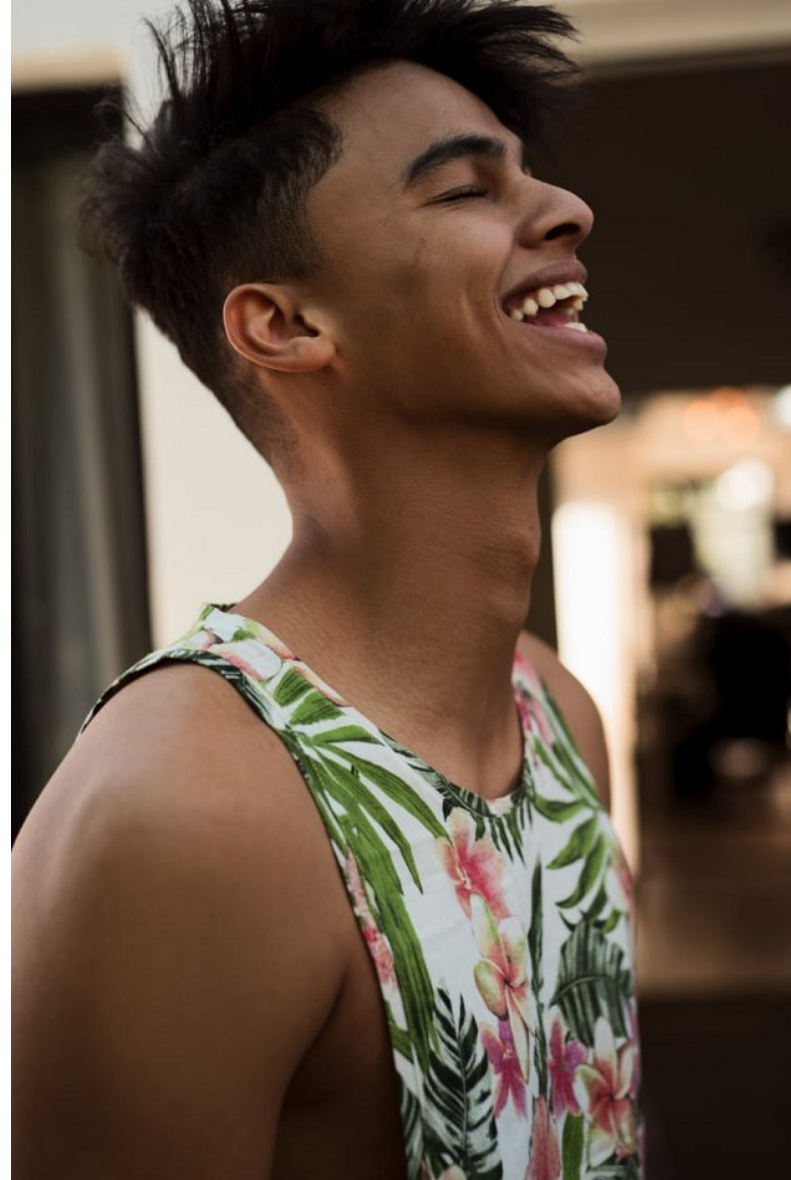

DAWSON GREEN

Height 187cm/61.5" Chest 97cm/38" Waist 81cm/32" Collar 38cm/15" Suit 101cm/40" Suit Length R Shoe 10 UK Hair Brown Eyes Brown

DAWSON GREEN

Height 187cm/61.5' Chest 97cm/38" Waist 81cm/32" Collar 38cm/15" Suit 101cm/40" Suit Length R Shoe 10 UK Hair Brown Eyes Brown

DAWSON GREEN

Height 187cm/61.5' Chest 97cm/38" Waist 81cm/32" Collar 38cm/15" Suit 101cm/40" Suit Length R Shoe 10 UK Hair Brown Eyes Brown

DAWSON GREEN

Height 187cm/61.5" Chest 97cm/38" Waist 81cm/32" Collar 38cm/15" Suit 101cm/40" Suit Length R Shoe 10 UK Hair Brown Eyes Brown